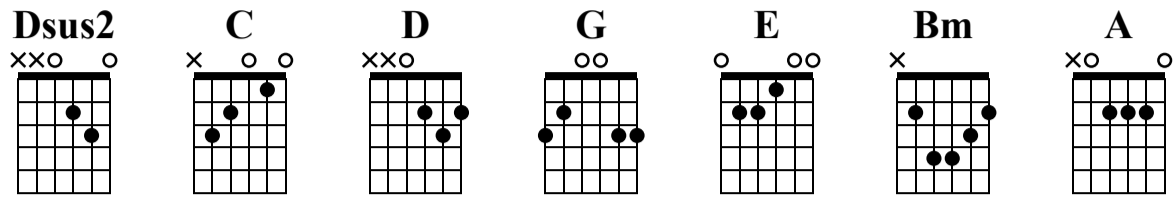

Behind blue eyes

www.HGuitare.com

The Who

Standard tuning

♩ = 60

Couplet

E G Dsus2

Measures 1-2: E, G, Dsus2. Includes guitar staff and TAB.

C A

Measures 3-4: C, A. Includes guitar staff and TAB.

Refrain

C D G C D

Measures 5-7: C, D, G, C, D. Includes guitar staff and TAB.

E Bm C

Measures 8-10: E, Bm, C. Includes guitar staff and TAB.

D A A

Measures 11-13: D, A, A. Includes guitar staff and TAB.